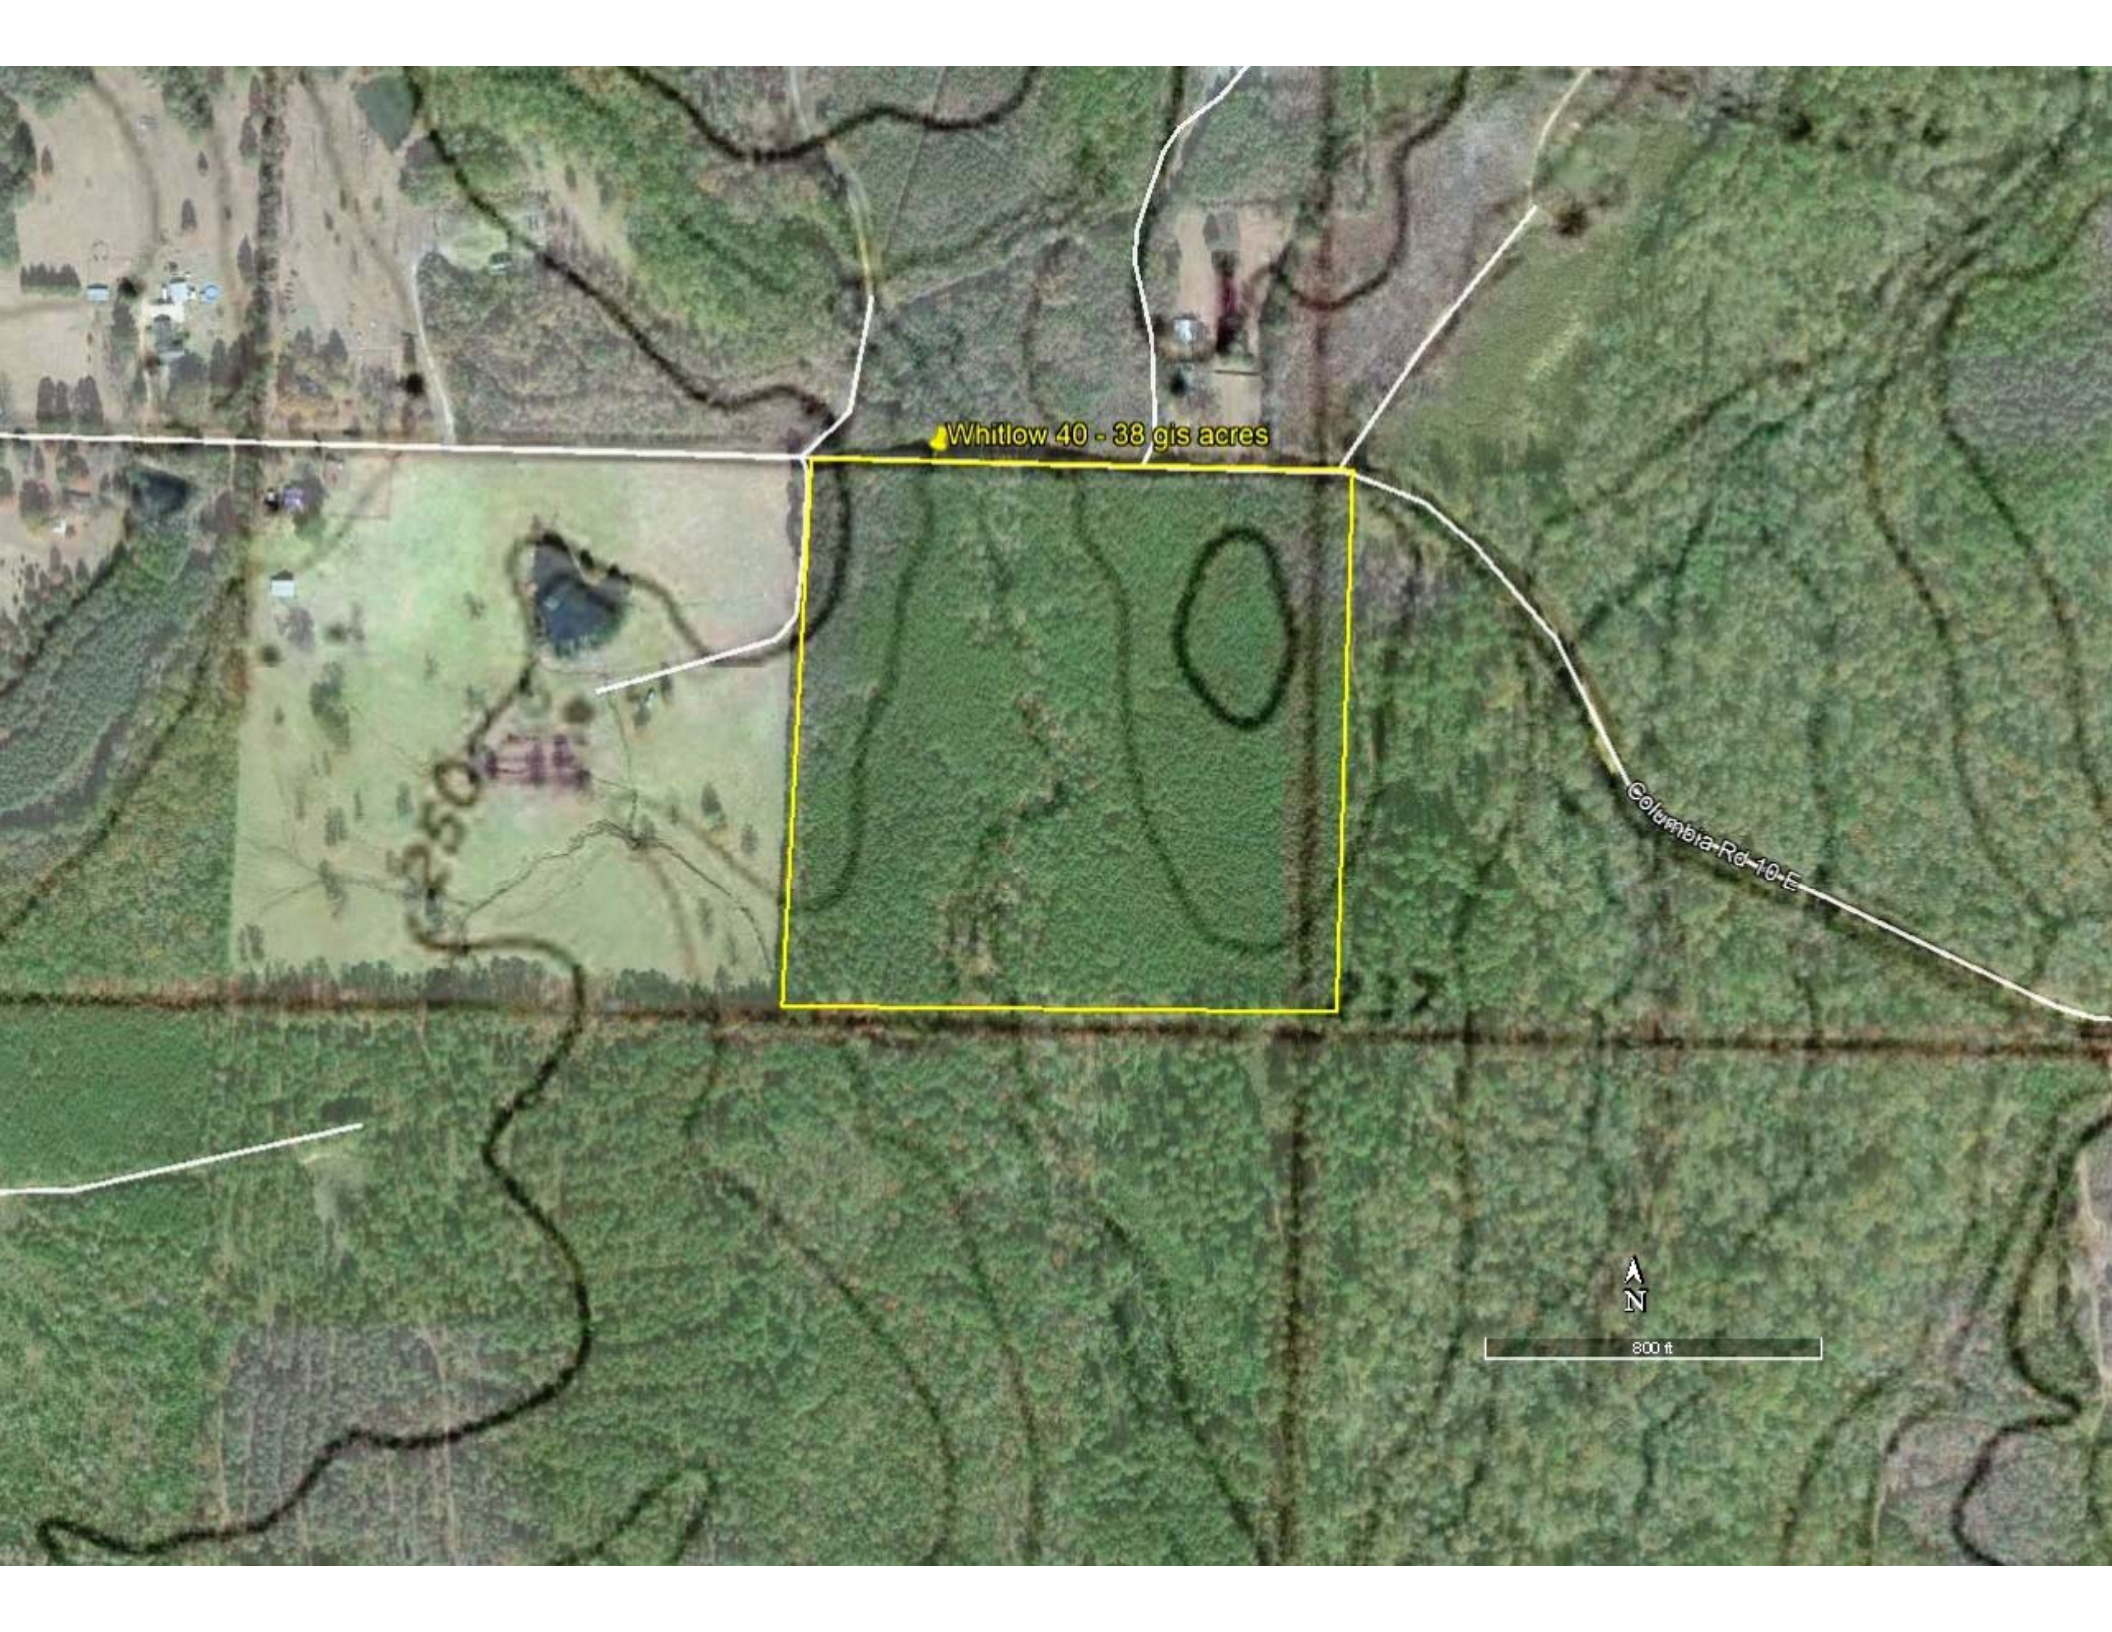

Whitlow 40 - 38 gis acres

Columbia Rd-10-E

N

800 ft

Whitlow 40 - 38 gis acres

Columbia Rd-10-E

800 ft

Whitlow 40 - 38 gis acres