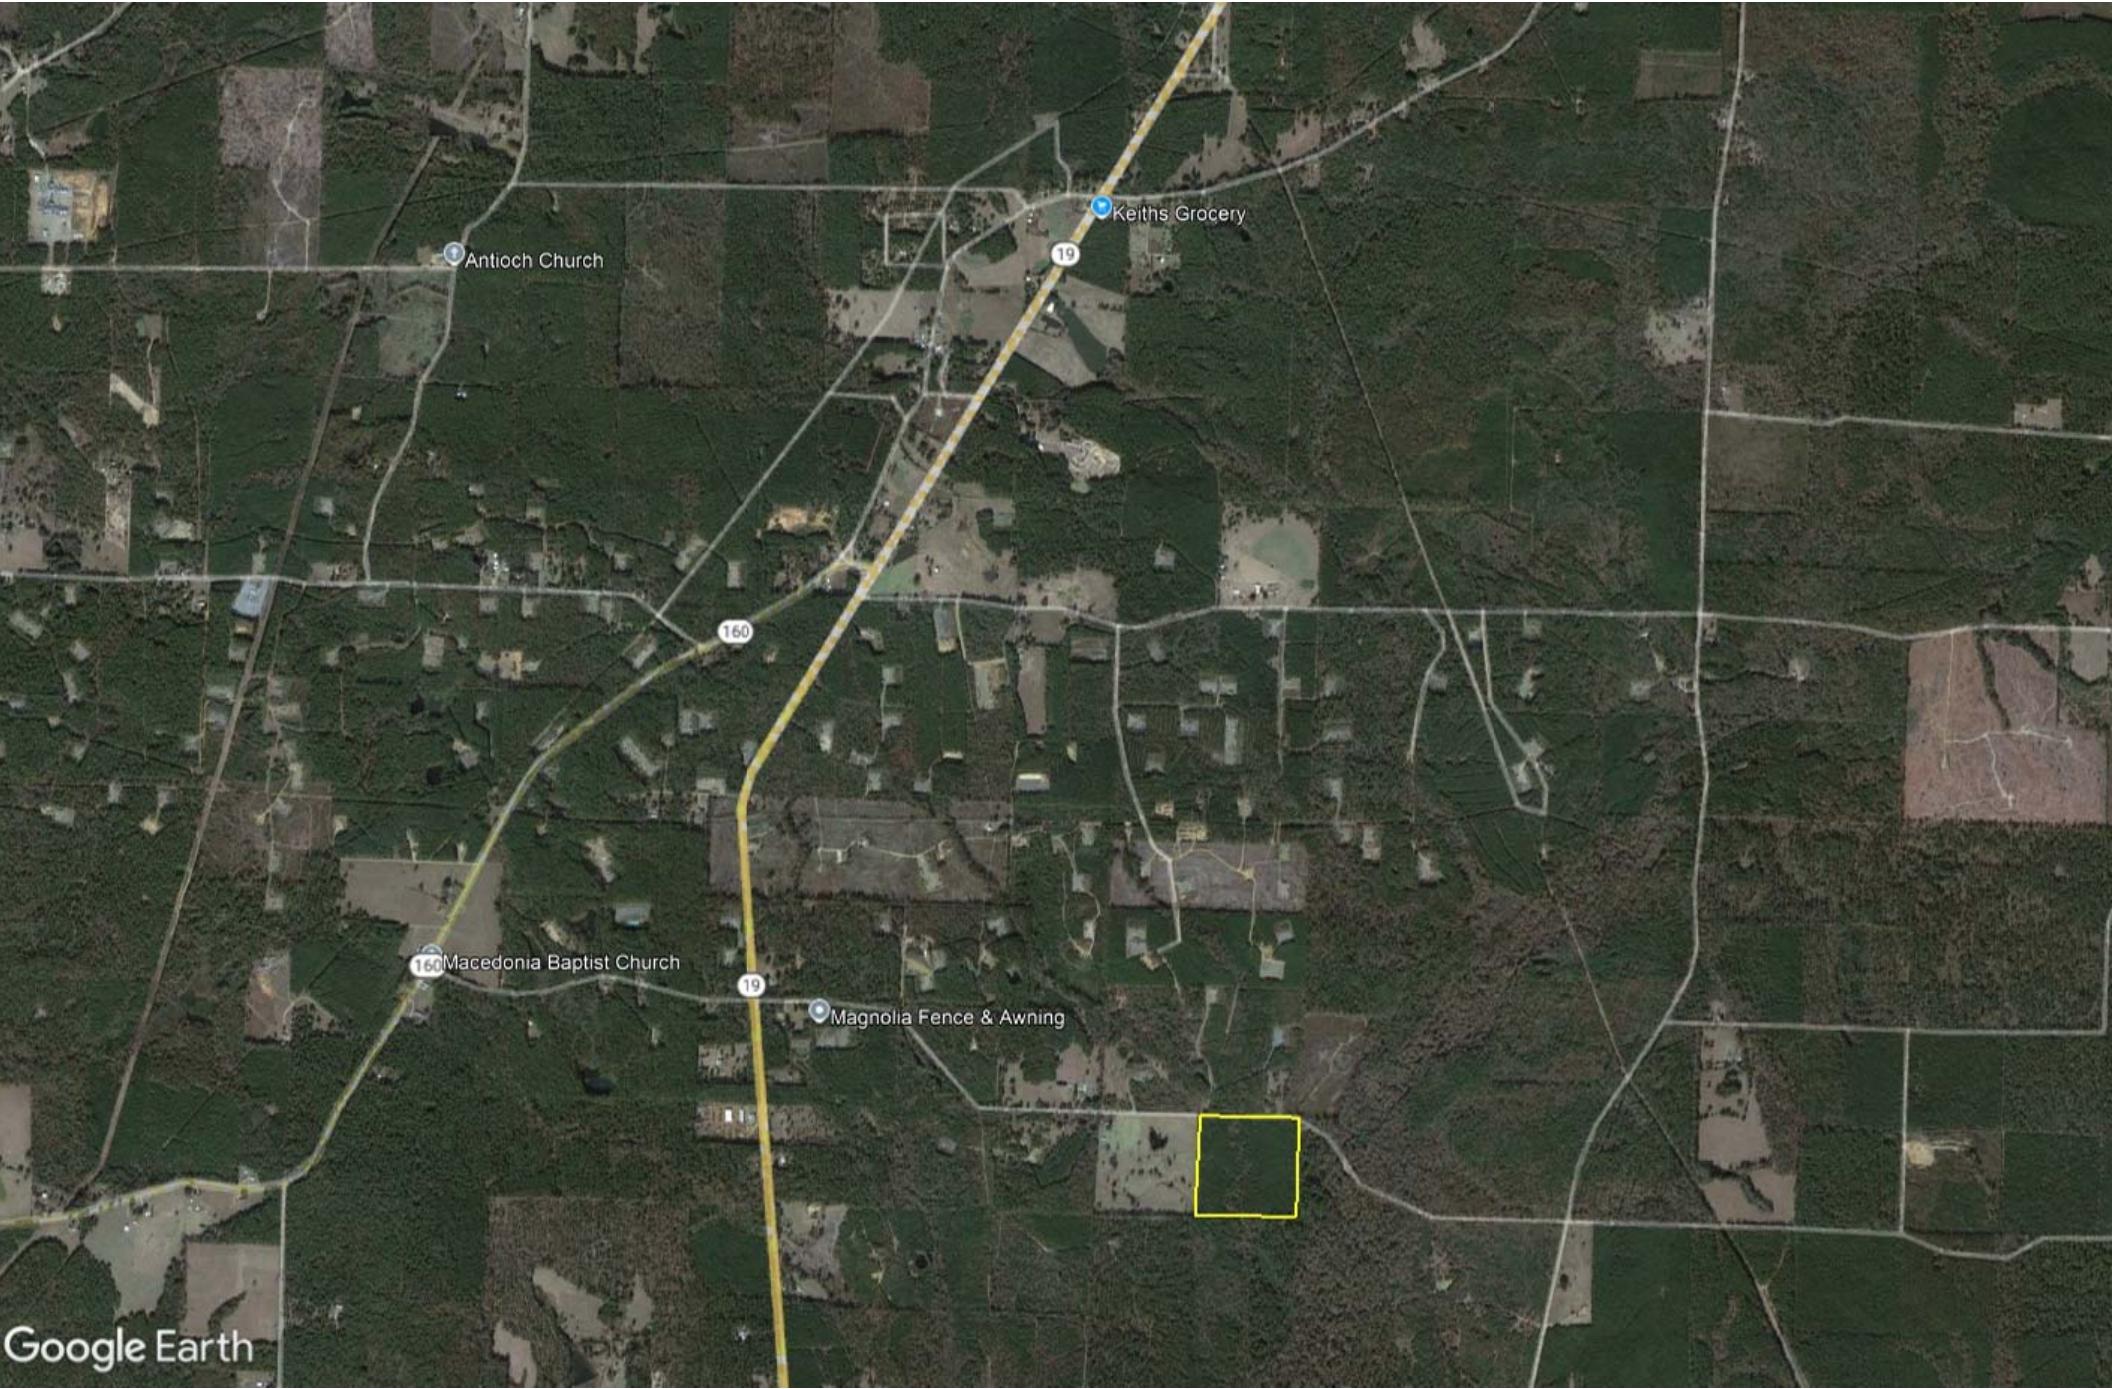

Whitlow 40 - 38 gis acres

Columbia Rd-10-E

N

800 ft

Whitlow 40 - 38 gis acres

Columbia Rd-10-E

800 ft

Whitlow 40 - 38 gis acres