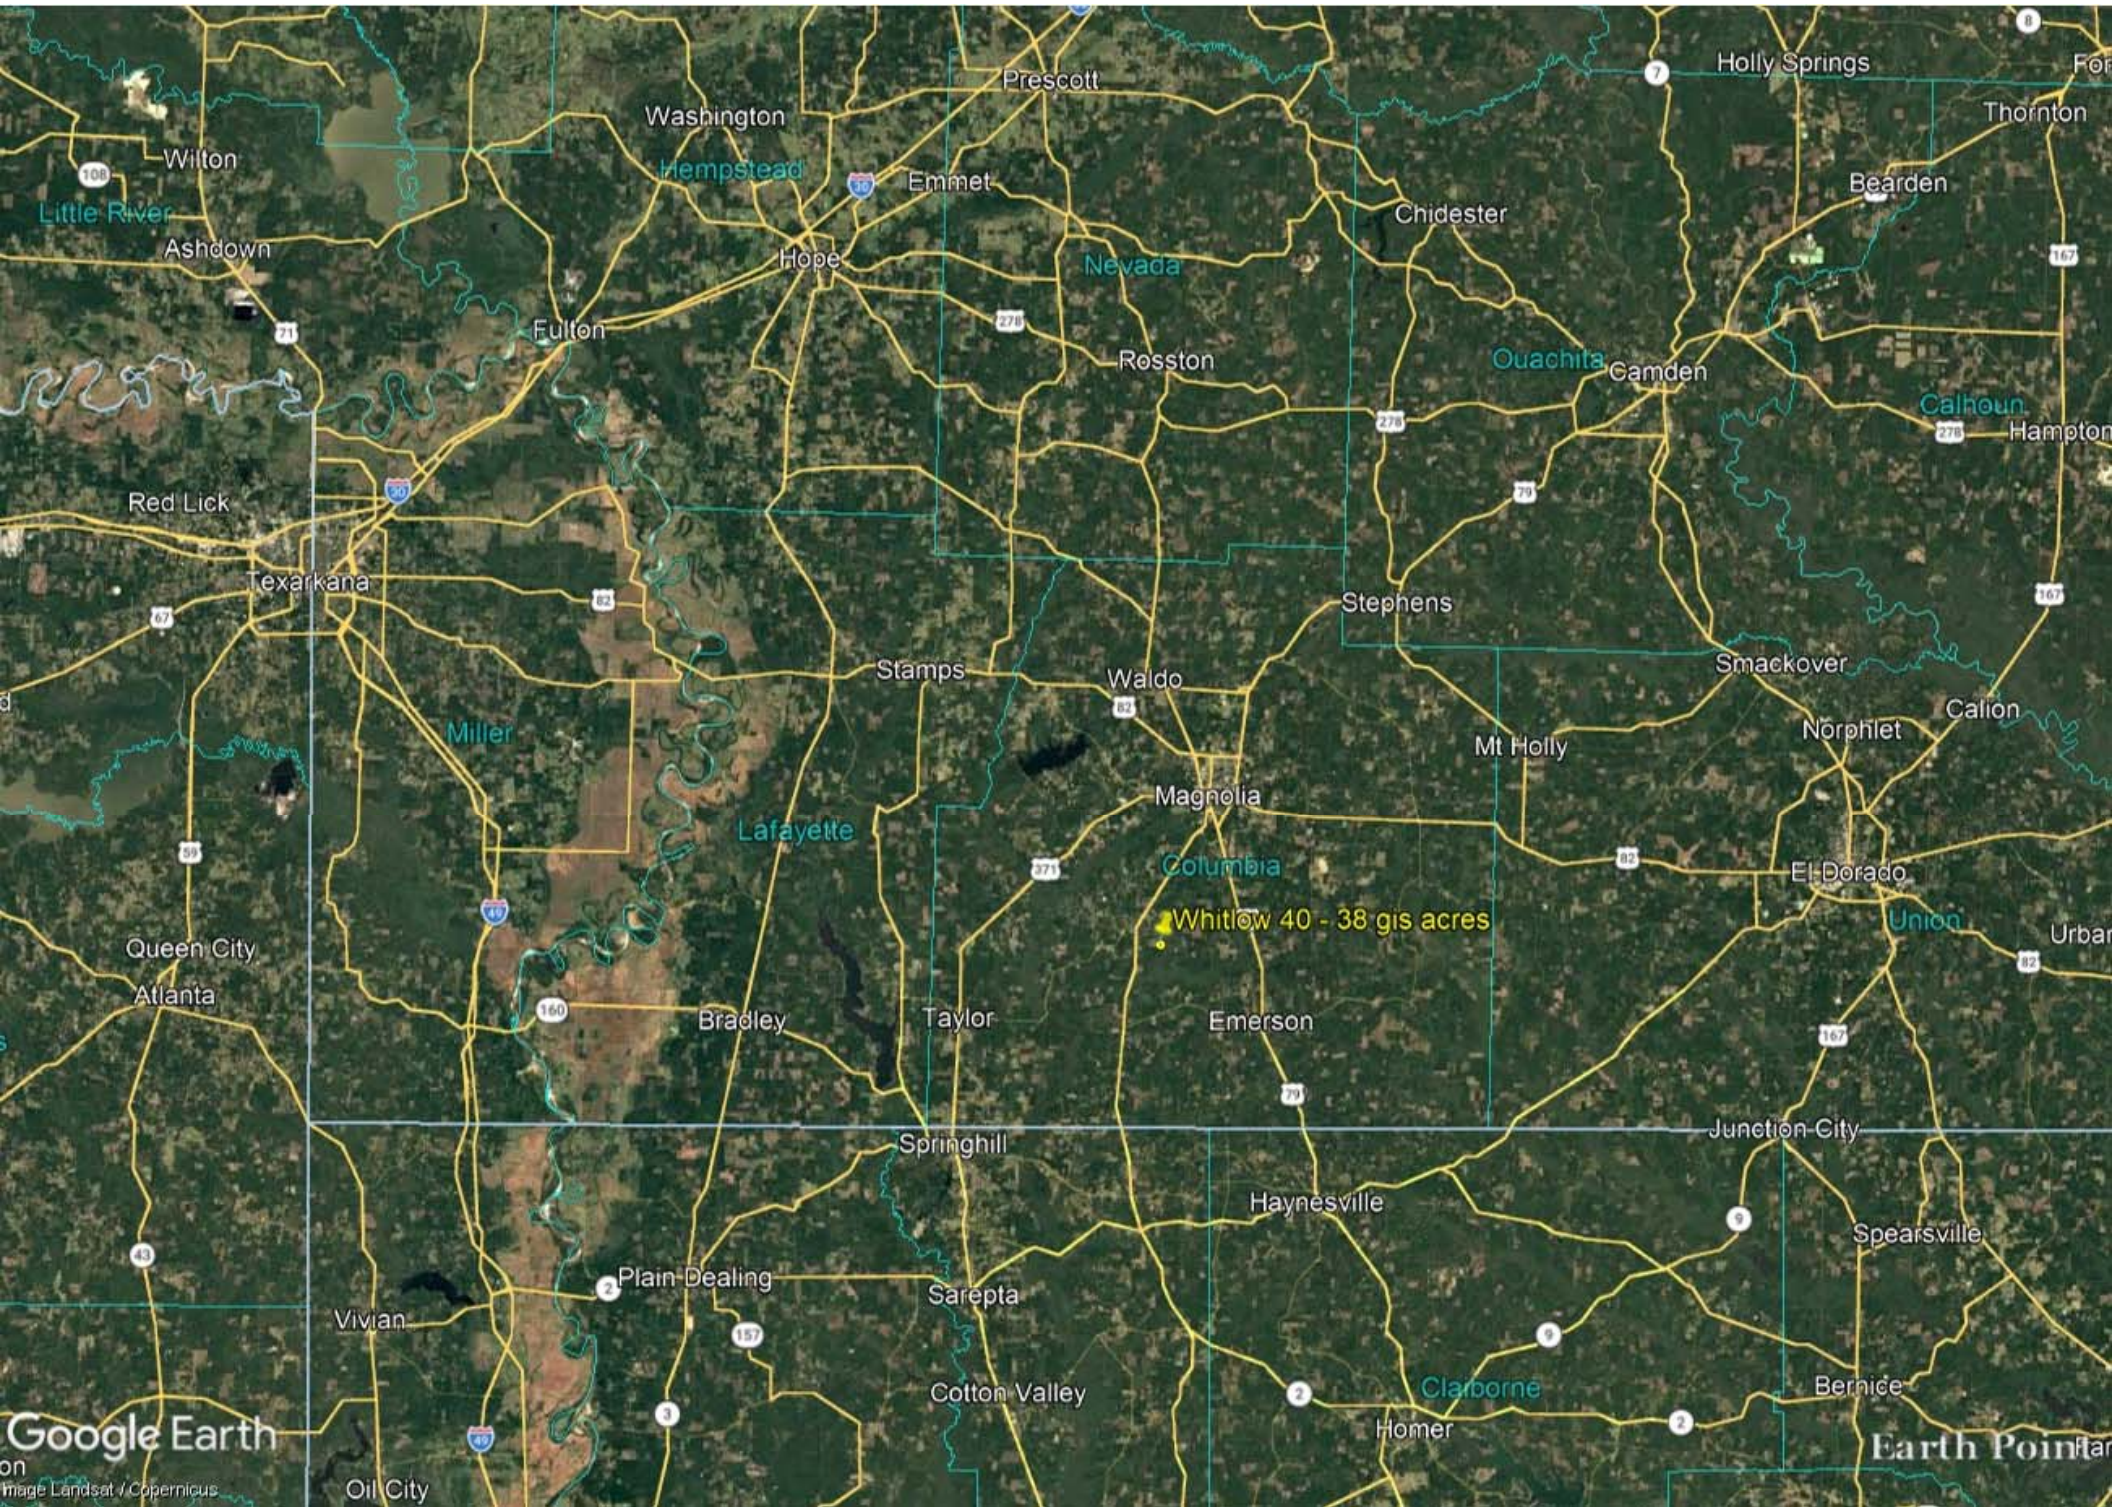

Whitlow 40 - 38 gis acres

Columbia Rd-10-E

N

800 ft

Whitlow 40 - 38 gis acres

Columbia Rd-10-E

800 ft

Whitlow 40 - 38 gis acres